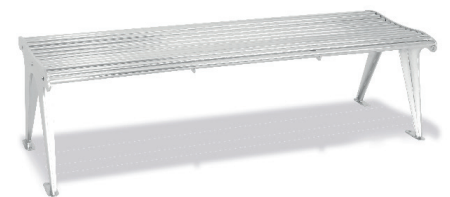

### Solide Bench

Make yourself comfortable on the Solide Bench made of high-quality stainless steel. Alone, in pairs, in groups of three or even four – the bench is available in various sizes with a backrest or as a stool.

### Low-maintenance

The tubular seating top offers little surface for dirt, snow and water to collect. The bench is dry in no time and dirt cannot adhere.

### Vandal-proof

The stainless steel bench is extremely durable. The Solide Bench can even be mounted to the ground or wall.

### Comfort

The Solide Bench offers a unique seating comfort. The slightly forward-sloping seat makes it easier for elderly people to stand up.

The Solide Stool provides a comfortable seat for sitting and relaxing.